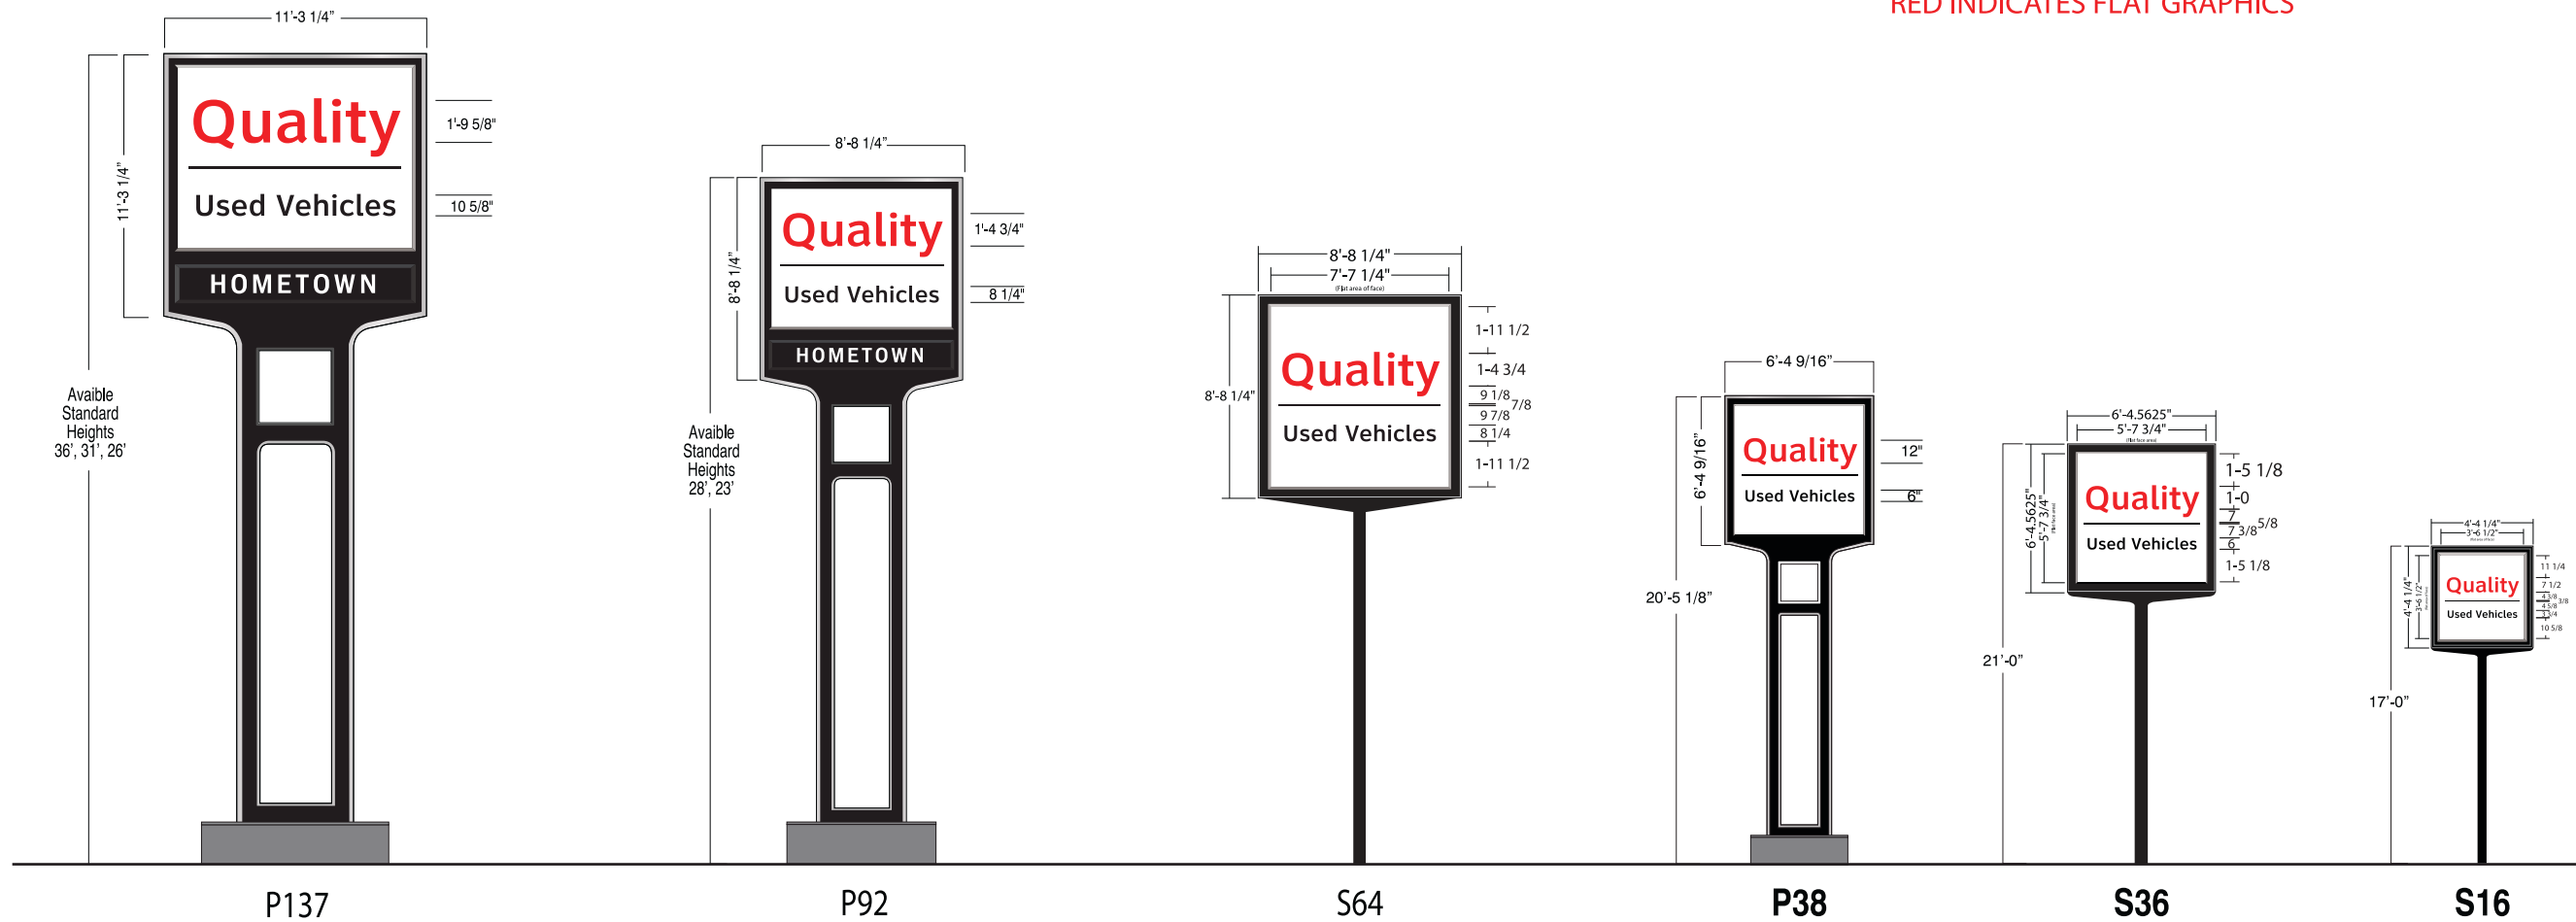

Quality Used Vehicles Sign Family - Blue

COPY SIZE BY SIGN		
SIGN	Quality	Used Vehicles
P137	1'-9 5/8"	10 5/8"
P92	1'-4 3/4"	8 1/4"
S64	1'-4 3/4"	8 1/4"
P38	12"	6"
S36	12"	6"
S16	7 1/2"	3 3/4"

RED INDICATES FLAT GRAPHICS

Quality Used Vehicles Sign Family - White

COPY SIZE BY SIGN		
SIGN	Quality	Used Vehicles
P137	1'-9 5/8"	10 5/8"
P92	1'-4 3/4"	8 1/4"
S64	1'-4 3/4"	8 1/4"
P38	12"	6"
S36	12"	6"
S16	7 1/2"	3 3/4"

RED INDICATES FLAT GRAPHICS