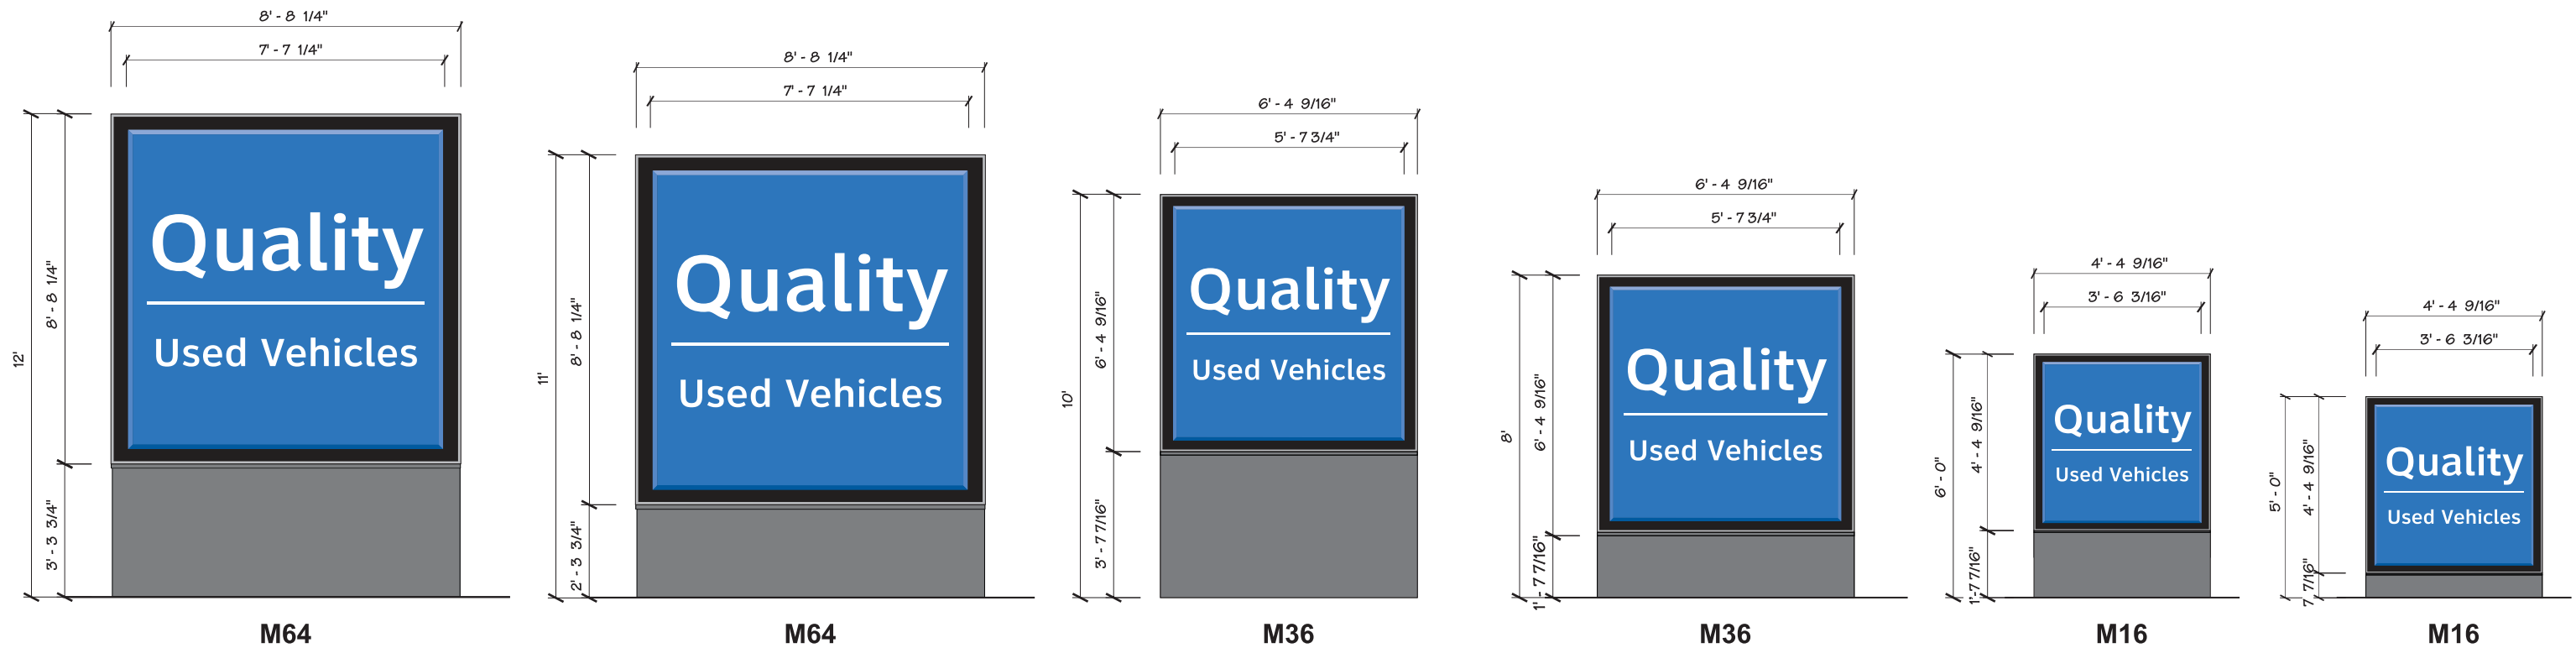

Quality Used Vehicles Sign Family - Blue

COPY SIZE BY SIGN		
SIGN	Quality	Used Vehicles
P137	1'-9 5/8"	10 5/8"
P92	1'-4 3/4"	8 1/4"
S64	1'-4 3/4"	8 1/4"
P38	12"	6"
S36	12"	6"
S16	7 1/2"	3 3/4"

RED INDICATES FLAT GRAPHICS

Quality Used Vehicles Sign Family - White

COPY SIZE BY SIGN		
SIGN	Quality	Used Vehicles
P137	1'-9 5/8"	10 5/8"
P92	1'-4 3/4"	8 1/4"
S64	1'-4 3/4"	8 1/4"
P38	12"	6"
S36	12"	6"
S16	7 1/2"	3 3/4"

RED INDICATES FLAT GRAPHICS