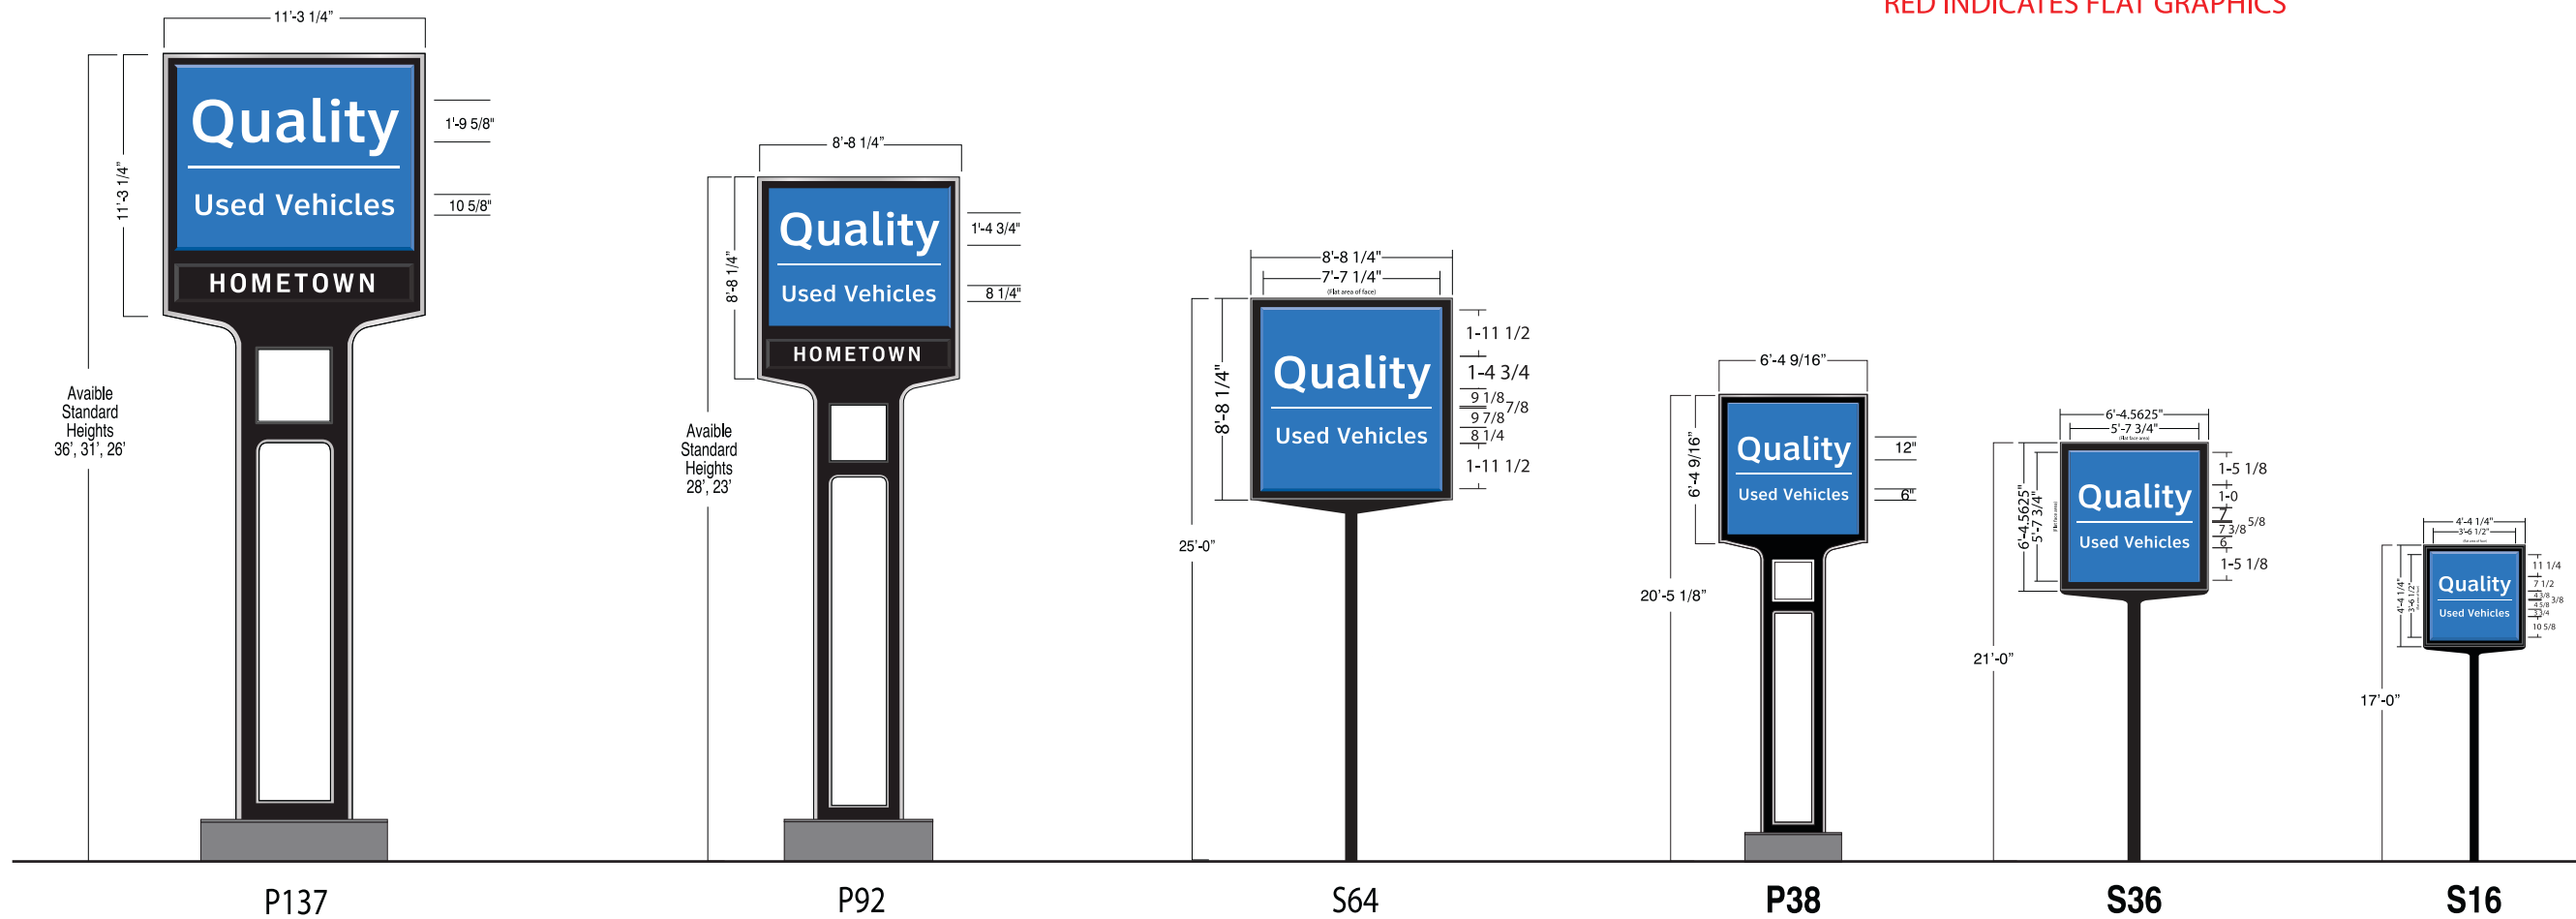

Quality Used Vehicles Sign Family - Blue

COPY SIZE BY SIGN		
SIGN	Quality	Used Vehicles
P137	1'-9 5/8"	10 5/8"
P92	1'-4 3/4"	8 1/4"
S64	1'-4 3/4"	8 1/4"
P38	12"	6"
S36	12"	6"
S16	7 1/2"	3 3/4"

RED INDICATES FLAT GRAPHICS

Quality Used Vehicles Sign Family - White

COPY SIZE BY SIGN		
SIGN	Quality	Used Vehicles
P137	1'-9 5/8"	10 5/8"
P92	1'-4 3/4"	8 1/4"
S64	1'-4 3/4"	8 1/4"
P38	12"	6"
S36	12"	6"
S16	7 1/2"	3 3/4"

RED INDICATES FLAT GRAPHICS

Quality Used Vehicles Sign Family - Black

COPY SIZE BY SIGN		
SIGN	Quality	Used Vehicles
P137	1'-9 5/8"	10 5/8"
P92	1'-4 3/4"	8 1/4"
S64	1'-4 3/4"	8 1/4"
P38	12"	6"
S36	12"	6"
S16	7 1/2"	3 3/4"

RED INDICATES FLAT GRAPHICS