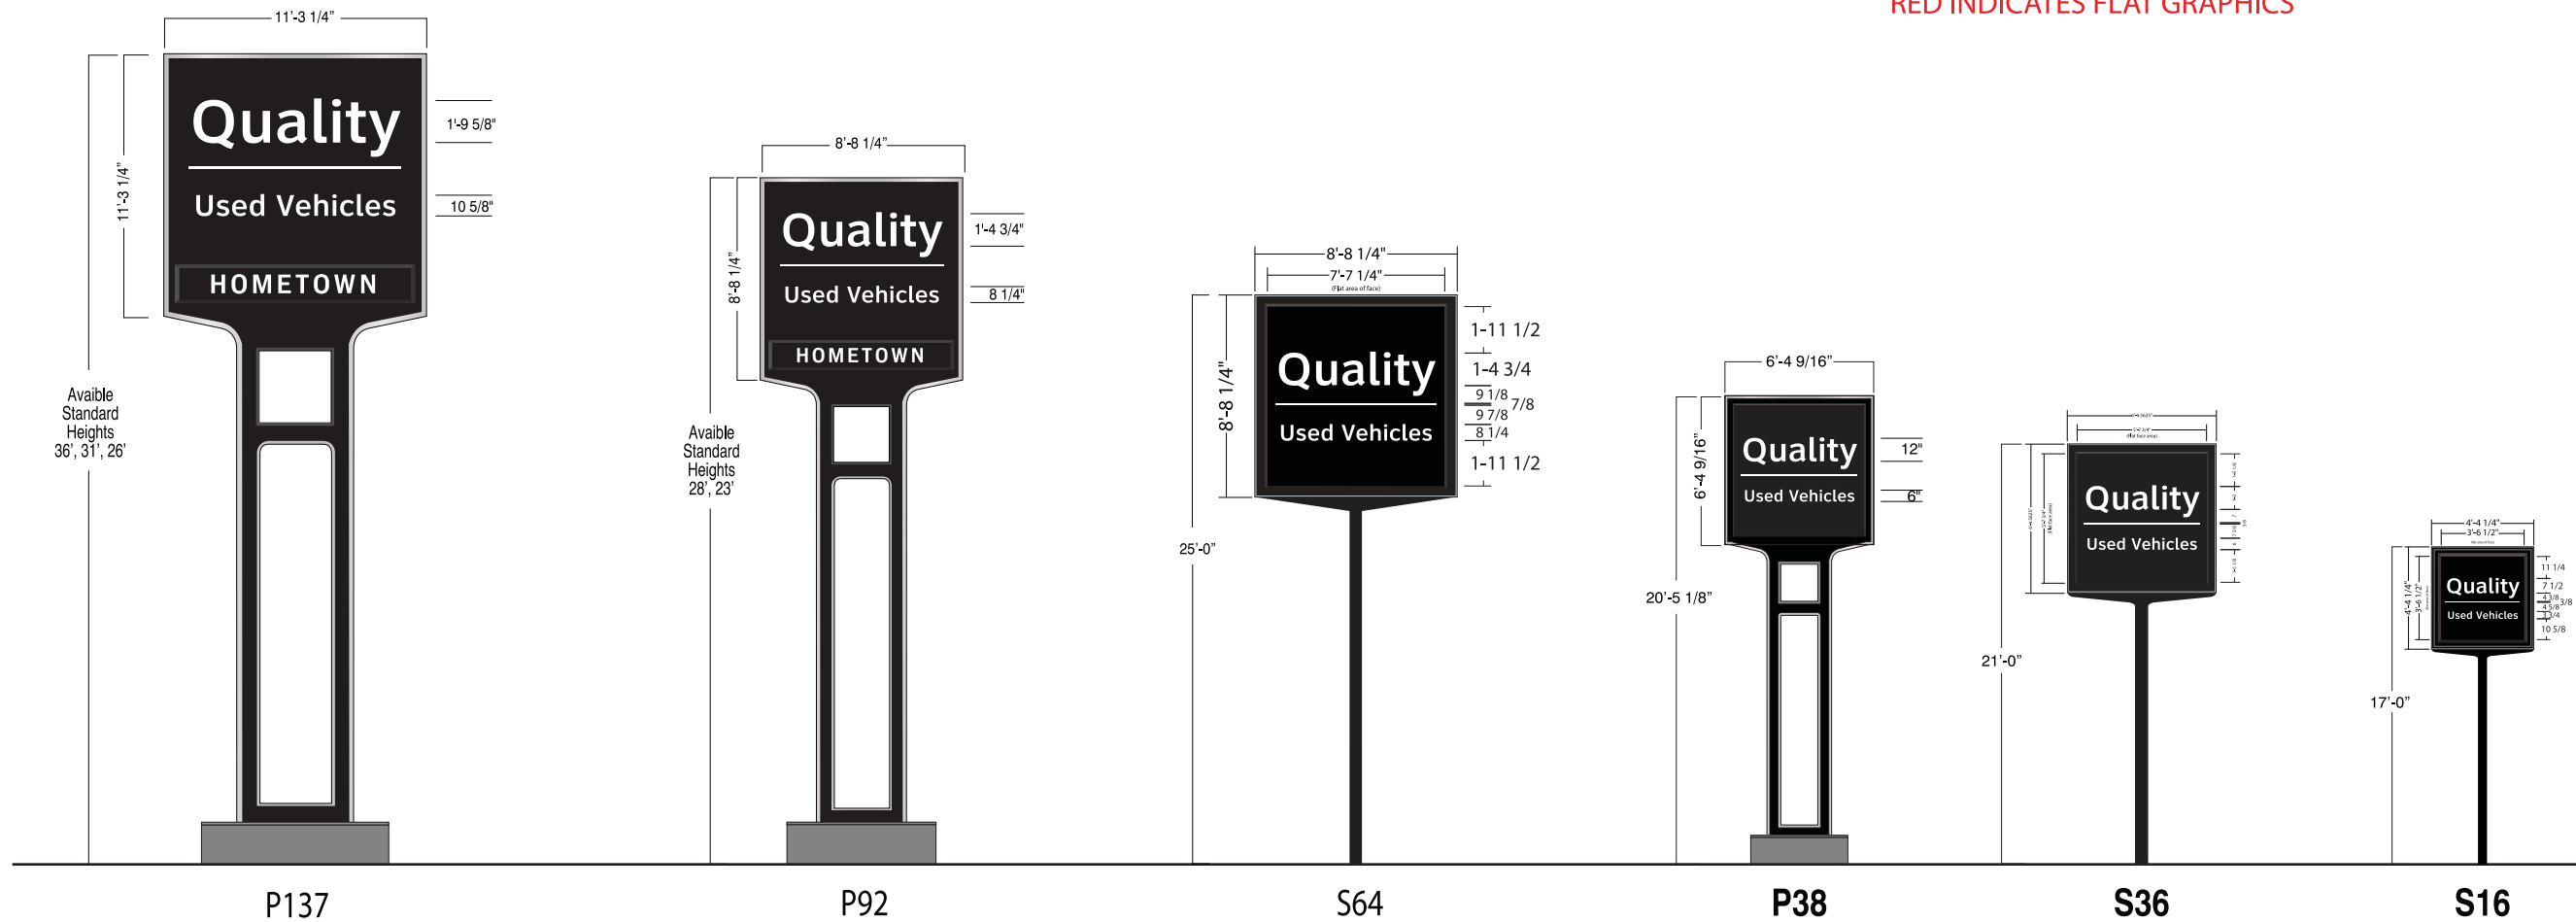

Quality Used Vehicles Sign Family - White

COPY SIZE BY SIGN		
SIGN	Quality	Used Vehicles
P137	1'-9 5/8"	10 5/8"
P92	1'-4 3/4"	8 1/4"
S64	1'-4 3/4"	8 1/4"
P38	12"	6"
S36	12"	6"
S16	7 1/2"	3 3/4"

RED INDICATES FLAT GRAPHICS

Quality Used Vehicles Sign Family - Black

COPY SIZE BY SIGN		
SIGN	Quality	Used Vehicles
P137	1'-9 5/8"	10 5/8"
P92	1'-4 3/4"	8 1/4"
S64	1'-4 3/4"	8 1/4"
P38	12"	6"
S36	12"	6"
S16	7 1/2"	3 3/4"

RED INDICATES FLAT GRAPHICS