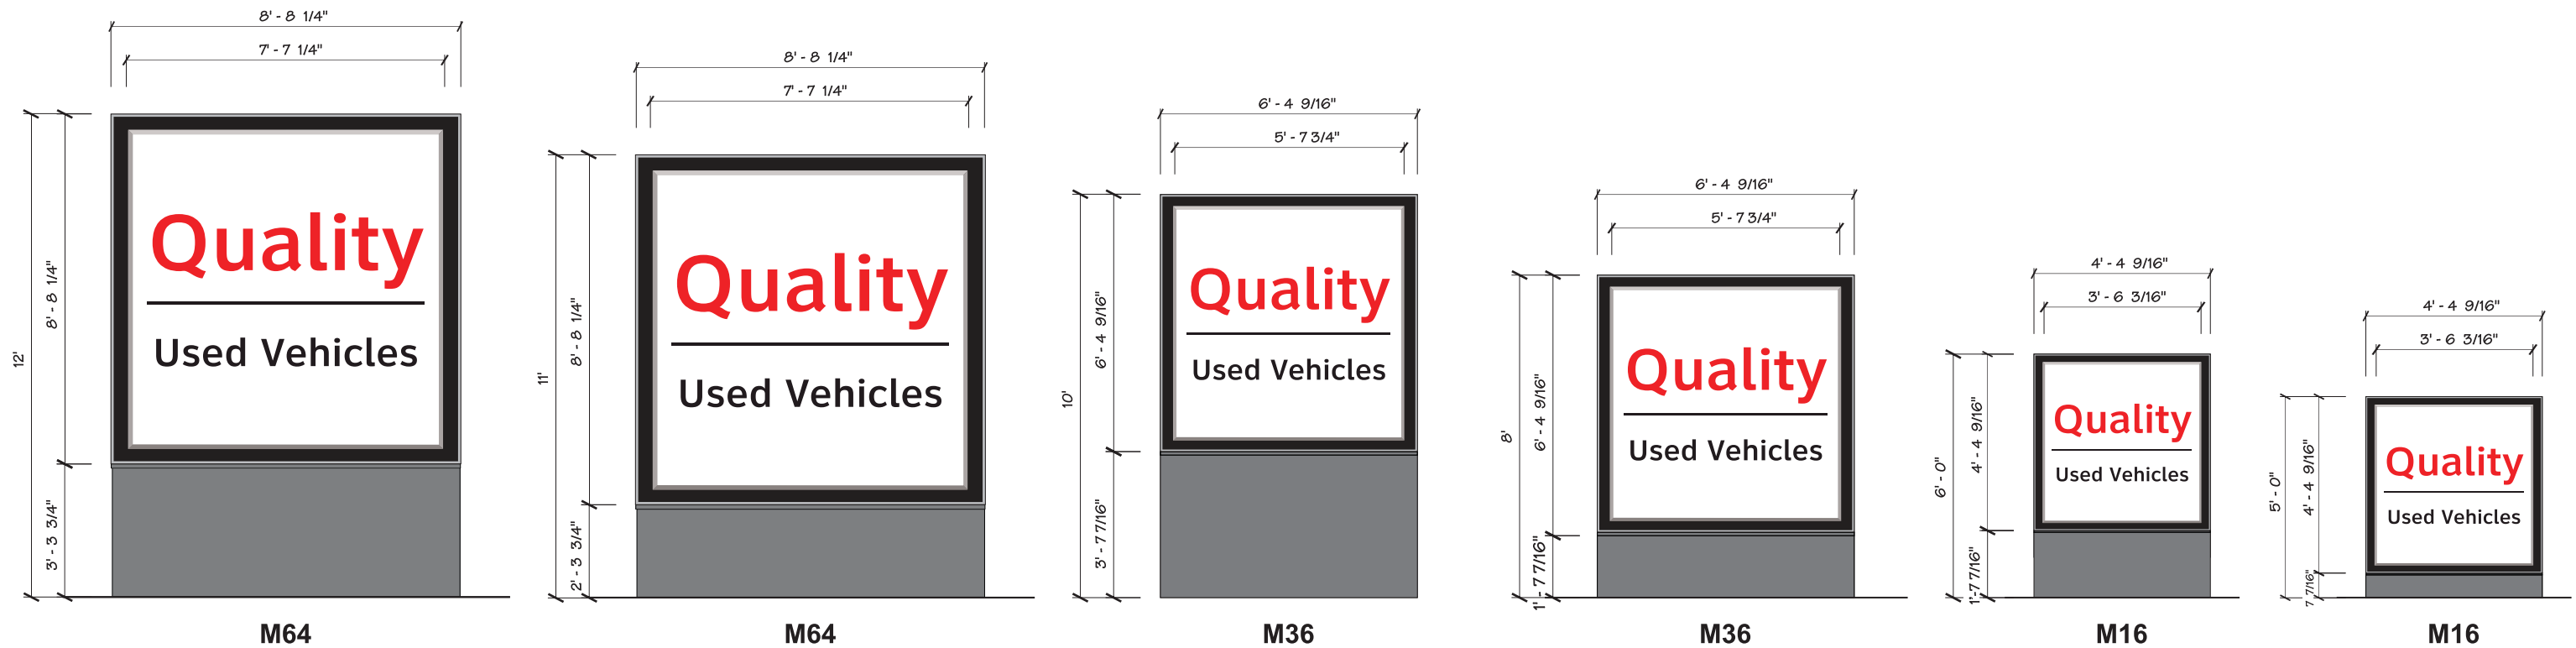

Quality Used Vehicles Sign Family - White

COPY SIZE BY SIGN		
SIGN	Quality	Used Vehicles
P137	1'-9 5/8"	10 5/8"
P92	1'-4 3/4"	8 1/4"
S64	1'-4 3/4"	8 1/4"
P38	12"	6"
S36	12"	6"
S16	7 1/2"	3 3/4"

RED INDICATES FLAT GRAPHICS