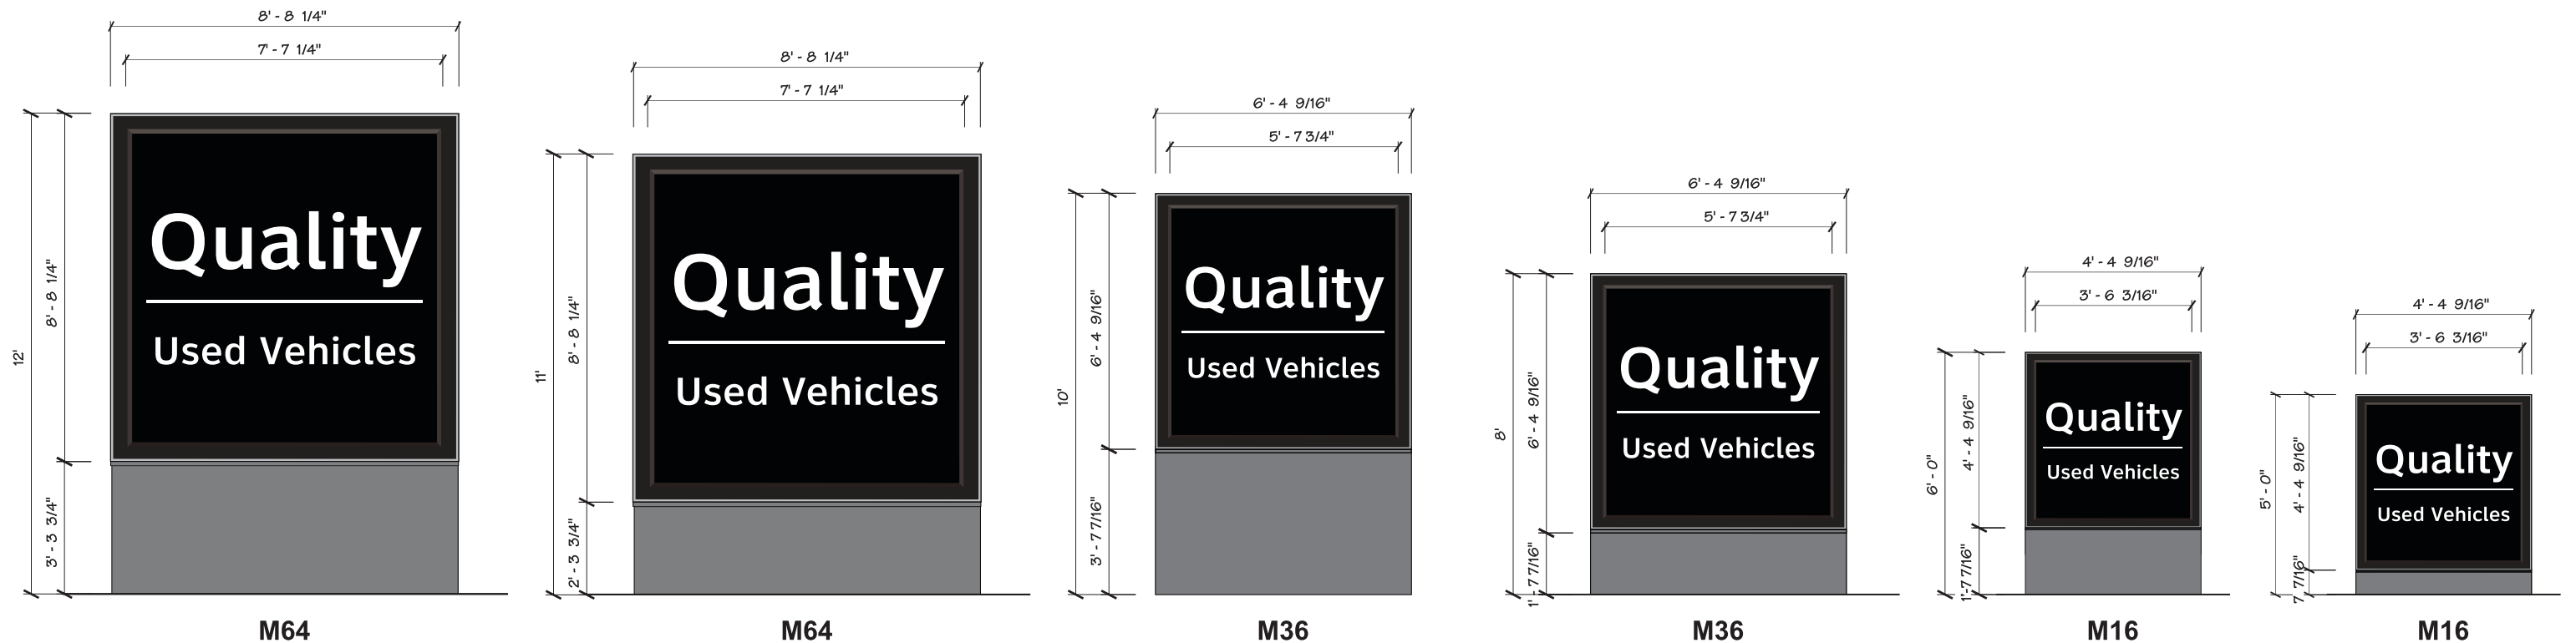

Quality Used Vehicles Sign Family - Black

COPY SIZE BY SIGN		
SIGN	Quality	Used Vehicles
P137	1'-9 5/8"	10 5/8"
P92	1'-4 3/4"	8 1/4"
S64	1'-4 3/4"	8 1/4"
P38	12"	6"
S36	12"	6"
S16	7 1/2"	3 3/4"

RED INDICATES FLAT GRAPHICS